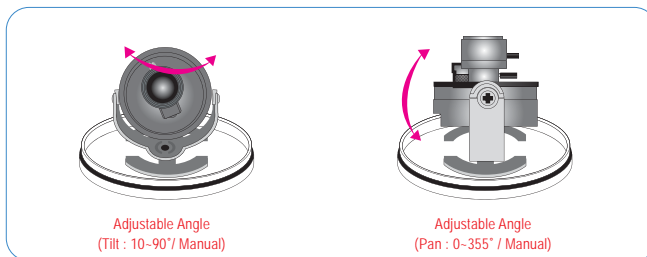

Specification

Model: VP-2744A

ITEM	NTSC	PAL
Total Pixels	811(H) x 508(V)	795(H) x 596(V)
Effective Pixels	768(H) x 494(V)	752(H) x 582(V)
Sensor	1/3" Sony Super HAD II CCD	
Scanning System	2:1 Interlace	
Frequency	NTSC : Horizontal :15.734KHzVertical : 59.94Hz PAL : Horizontal :15.625KHzVertical : 50.00Hz	
Resolution	More than 600 TV Lines	
Video Output	1.0Vp-p Composite Signal (75ohm)	
S/N (Y signal)	52dB or more (AGC OFF)	
Min. Illumination	0.01Lux	
Gain Control	OFF / LOW / MIDDLE / HIGH	
White Balance	ATW1(2300°K~9500°K)/ATW2(2000°K~11000°K)/MANUAL	
Electronic shutter speed	1/60s - 1/100,000s	1/50s - 1/100,000s
Back light(BLC)	OFF / BLC / HLC Selectable	
2D-DNR	ON / OFF Selectable	
D&N Selection	AUTO / COLOR / BW / EXT	
D-WDR	ON / OFF Selectable(Level Adjustable 0~35)	
Dead Pixel(DPC)	OFF / Auto(Max 64points)	
IR SMART	ON / OFF Selectable(IR GAIN Level Adjustable 0~ 255)	
Motion Detection	OFF / ON(4Areas Selectable)	
Privacy Masking	OFF / ON(8Masks Selectable)	
Lens Shading(LSC)	ON / OFF Selectable(Level Adjustable 0~255)	
SHARPNESS	ON / OFF (Level Adjustable 0~30)	
O.S.D	Available	
Lens Mount	4~9mm DC Auto Iris	
Operating temperature/Humidity	-10℃ ~+50℃ / 0~80% RH	
Power Supply	DC12V 100mA	
Dimensions	112(W)mm X 87(D)mm	
Weight	Appx. 200g	

Zoom & Focal Adjustment

Installation

Functions

Dimension