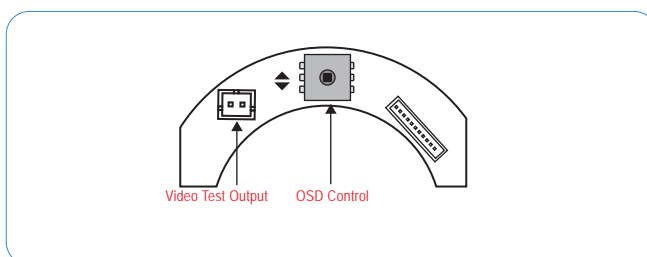

INDOOR 3 AXIS DOME CAMERA

High Resolution 600TV Lines
 80Ø Internal Dome Camera
 Min. Illumination of 0.01Lux
 3Axis Gimbal Bracket
 OSD Control
 Video Test Output
 Easy Adjustment Zoom & Focus
 D-WDR / 2D DNR / IR SMART

Specification

Model: VP-2744A

ITEM	NTSC	PAL
Total Pixels	811(H) x 508(V)	795(H) x 596(V)
Effective Pixels	768(H) x 494(V)	752(H) x 582(V)
Sensor	1/3" Sony Super HAD II CCD	
Scanning System	2:1 Interlace	
Frequency	NTSC : Horizontal :15.734KHzVertical : 59.94Hz PAL : Horizontal :15.625KHzVertical : 50.00Hz	
Resolution	More than 600 TV Lines	
Video Output	1.0Vp-p Composite Signal (75ohm)	
S/N (Y signal)	52dB or more (AGC OFF)	
Min. Illumination	0.01Lux	
Gain Control	OFF / LOW / MIDDLE / HIGH	
White Balance	ATW1(2300°K~9500°K)/ATW2(2000°K~11000°K)/MANUAL	
Electronic shutter speed	1/60s - 1/100,000s	1/50s - 1/100,000s
Back light(BLC)	OFF / BLC / HLC Selectable	
2D-DNR	ON / OFF Selectable	
D&N Selection	AUTO / COLOR / BW / EXT	
D-WDR	ON / OFF Selectable(Level Adjustable 0~35)	
Dead Pixel(DPC)	OFF / Auto(Max 64points)	
IR SMART	ON / OFF Selectable(IR GAIN Level Adjustable 0~ 255)	
Motion Detection	OFF / ON(4Areas Selectable)	
Privacy Masking	OFF / ON(8Masks Selectable)	
Lens Shading(LSC)	ON / OFF Selectable(Level Adjustable 0~255)	
SHARPNESS	ON / OFF (Level Adjustable 0~30)	
O.S.D	Available	
Lens Mount	4~9mm DC Auto Iris	
Operating temperature/Humidity	-10℃ ~+50℃ / 0~80% RH	
Power Supply	DC12V 100mA	
Dimensions	112(W)mm X 87(D)mm	
Weight	Appx. 200g	

Zoom & Focal Adjustment

Installation

Functions

Dimension